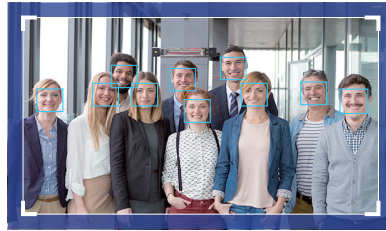

SmartFrame Captures Everyone in Seconds

Improve productivity by starting meetings instantly. The VC520 Pro processes facial recognition to capture everyone on-screen in seconds and automatically re-frames whenever someone walks in or out of the room.