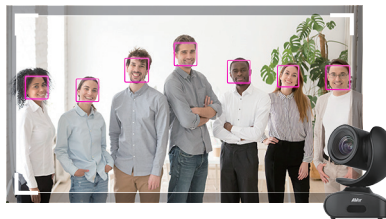

AVer SmartFrame Gets Your Meetings Started Fast

The VC540 delivers the efficiency of AVer SmartFrame to your meeting room. SmartFrame maximizes the viewable field with an auto-framing solution that quickly and effortlessly puts everyone in your meeting into frame.